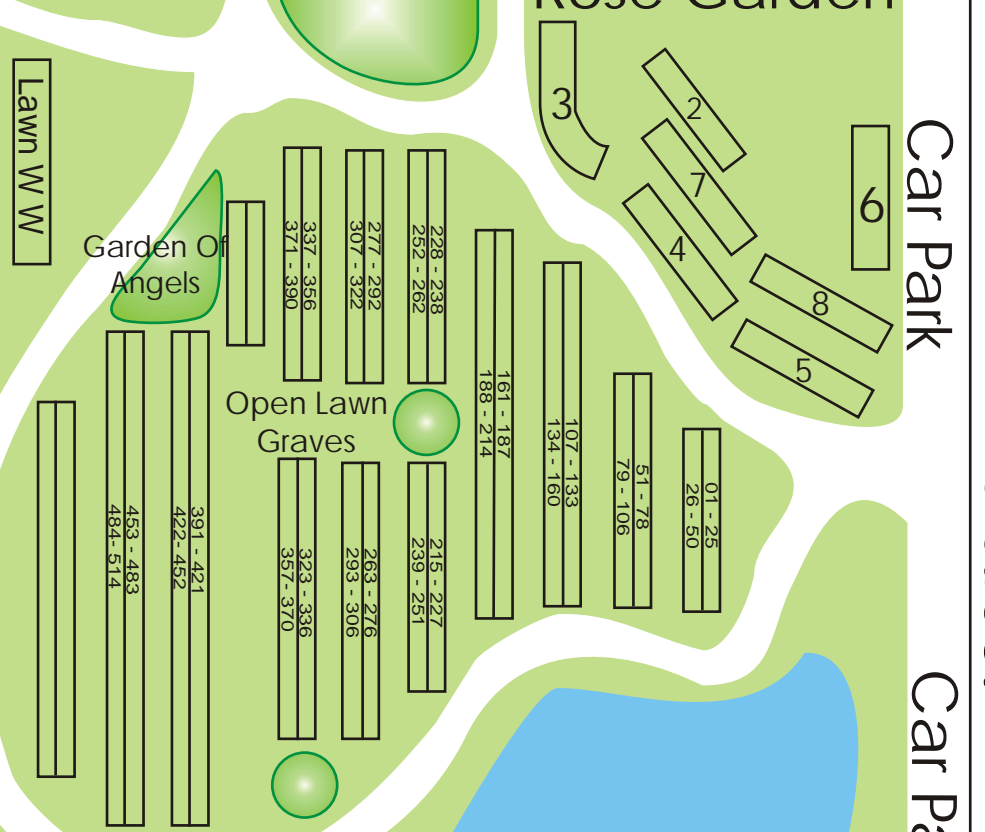

Eaglehawk Cemetery Grenfell Avenue

Front Driveway

Rose Garden 1

Melaleuca Gardens

Memorial Lawn

Crematorium

Office

Car Park

Bendigo Cemeteries Trust
PO Box 268, Eaglehawk
3556
PH. 03 5446 1566

Neangar Park Cemetery
Entrance via Victoria St

Car Park

Car Park

Victoria Street