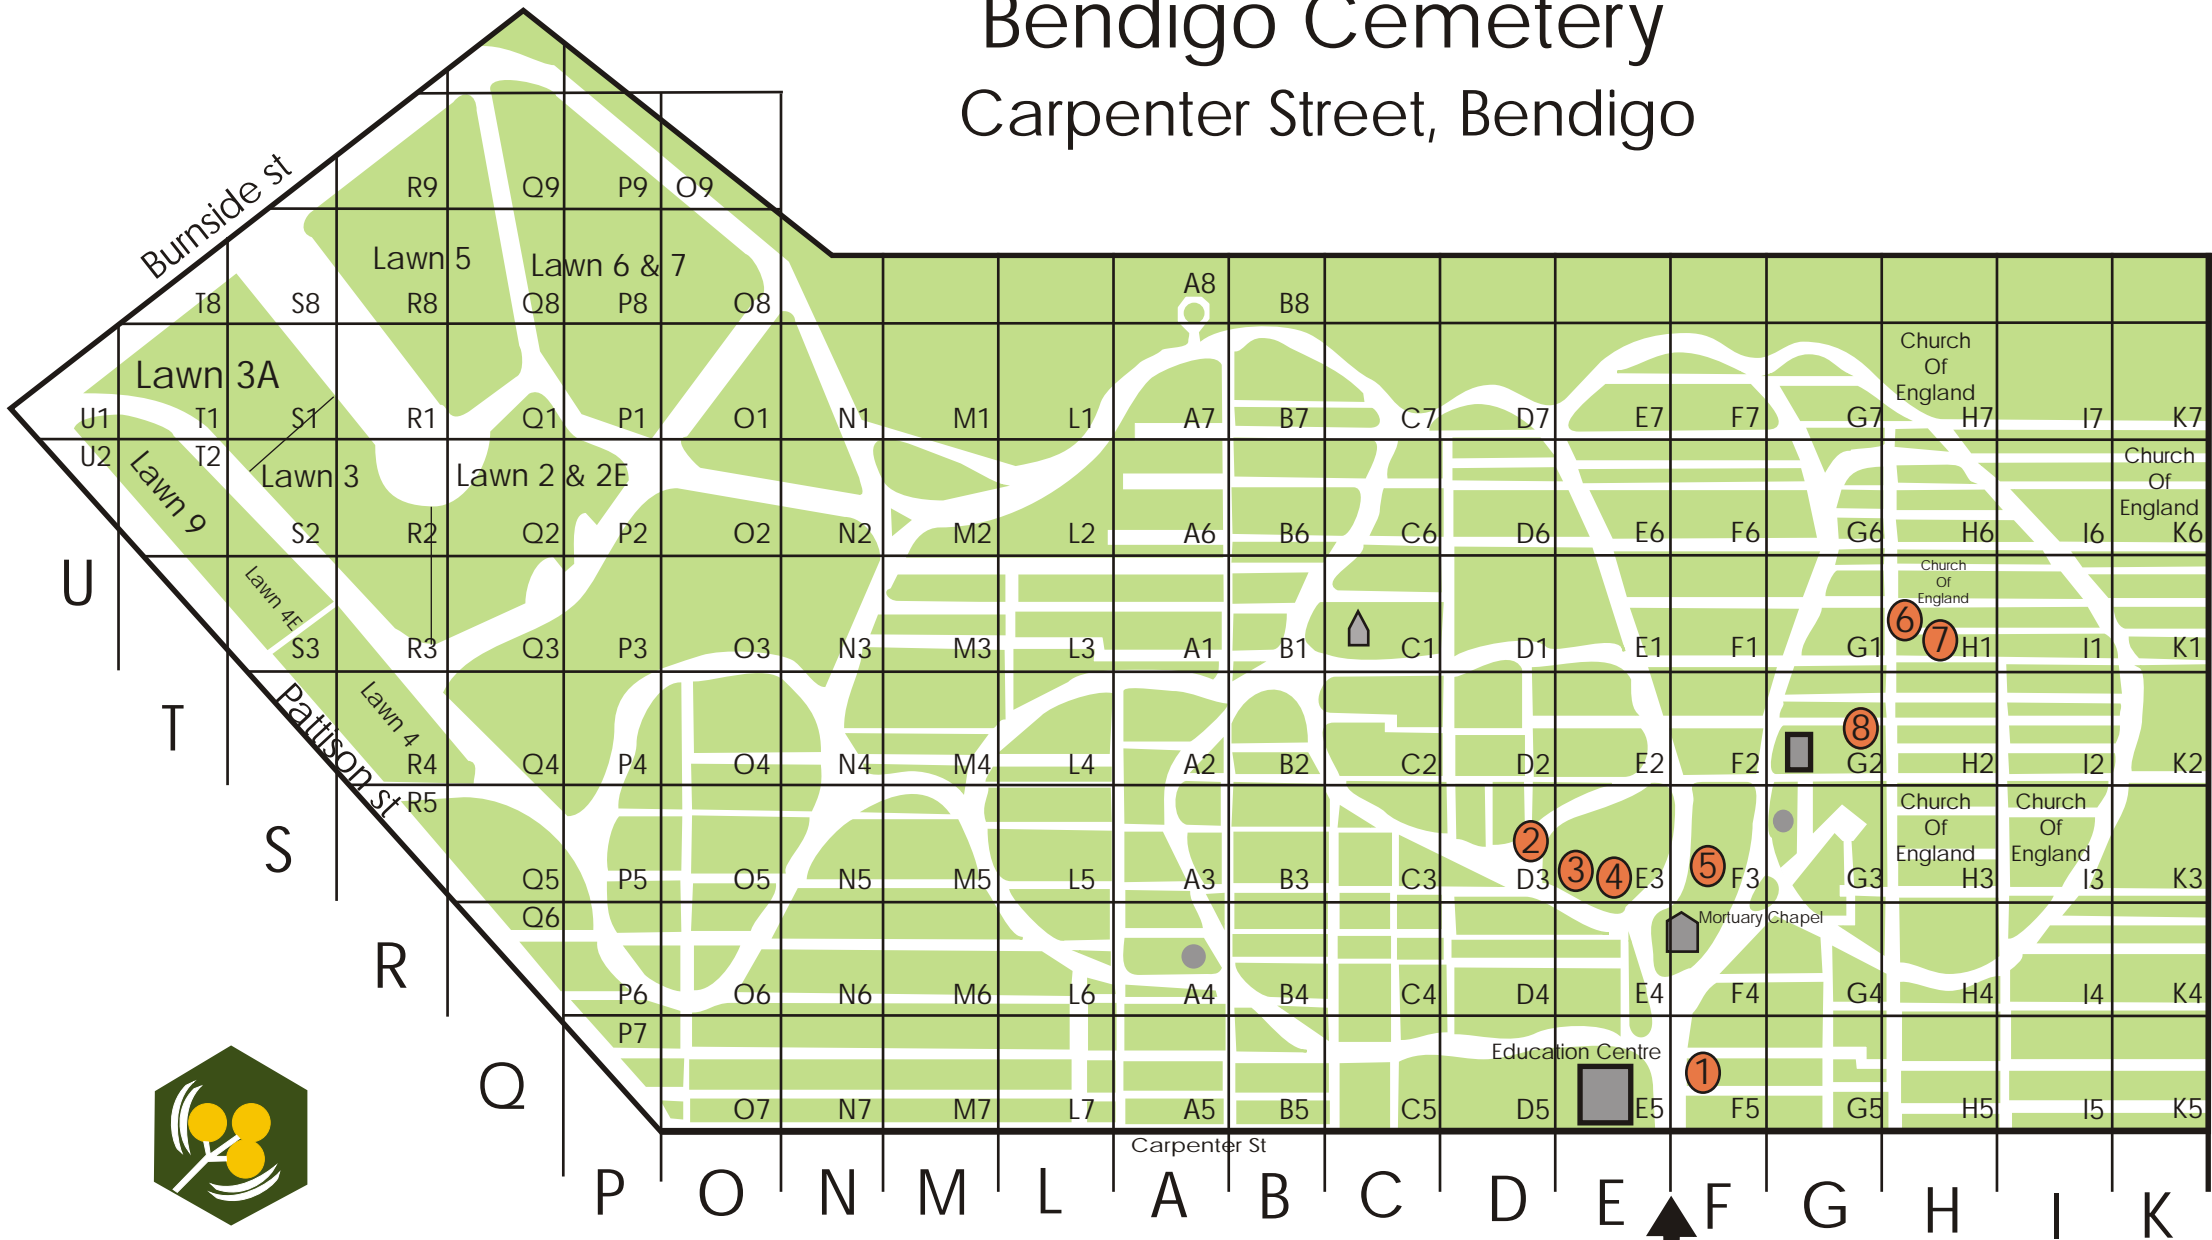

Bendigo Cemetery

Carpenter Street, Bendigo

Bendigo Cemeteries Trust
 PO Box 268, Eaglehawk
 3556

Entrance

Map Created By:
 Robert Cameron